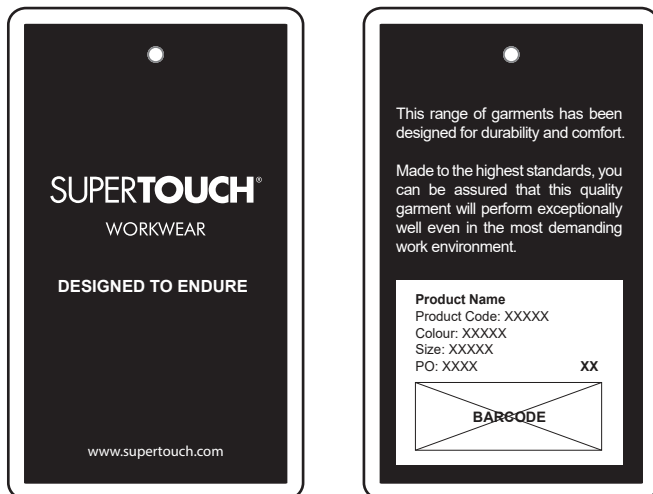

Issue No.: 3

Issue Date: 28/09/2017

Packaging: 1 piece per bag - 20 bags per bag

Outer Carton Artwork:

Inner Artwork:

Feature Symbols:

Product can be washed 25 times

Washcare Symbols: