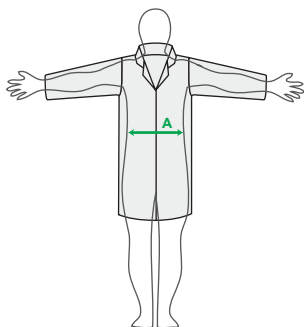

| | | |
|-----------|-----------|-------------------------|
| 38430 - F | 26" - 56" | Regular Length - Yellow |
| 38450 - F | 26" - 56" | Long Length - Yellow |
| 38830 - F | 26" - 56" | Regular Length - Orange |
| 38850 - F | 26" - 56" | Long Length - Orange |
| 18RN0 - F | 26" - 56" | Regular Length - Royal |
| 18PB0 - F | 26" - 56" | Long Length - Royal |
| 18RH0 - F | 26" - 56" | Regular Length - Grey |
| 18PH0 - F | 26" - 56" | Long Length - Grey |
| 18RN0 - F | 26" - 56" | Regular Length - Navy |
| 18PN0 - F | 26" - 56" | Long Length - Navy |

Standards:

EC council directive 89/686/EEC

Size Chart:

| | | | | | | | | | | | | | | |
|--------------------|------|------|------|------|------|------|------|------|------|------|------|------|------|------|
| Waist Inches (A) | 26 | 28 | 30 | 32 | 34 | 36 | 38 | 40 | 42 | 44 | 46 | 48 | 50 | 52 |
| Inside leg Short | 74 | 74 | 74 | 74 | 74 | 74 | 74 | 74 | 74 | 74 | 74 | 74 | 74 | 74 |
| Inside leg Regular | 79 | 79 | 79 | 79 | 79 | 79 | 79 | 79 | 79 | 79 | 79 | 79 | 79 | 79 |
| Inside leg Long | 86.5 | 86.5 | 86.5 | 86.5 | 86.5 | 86.5 | 86.5 | 86.5 | 86.5 | 86.5 | 86.5 | 86.5 | 86.5 | 86.5 |