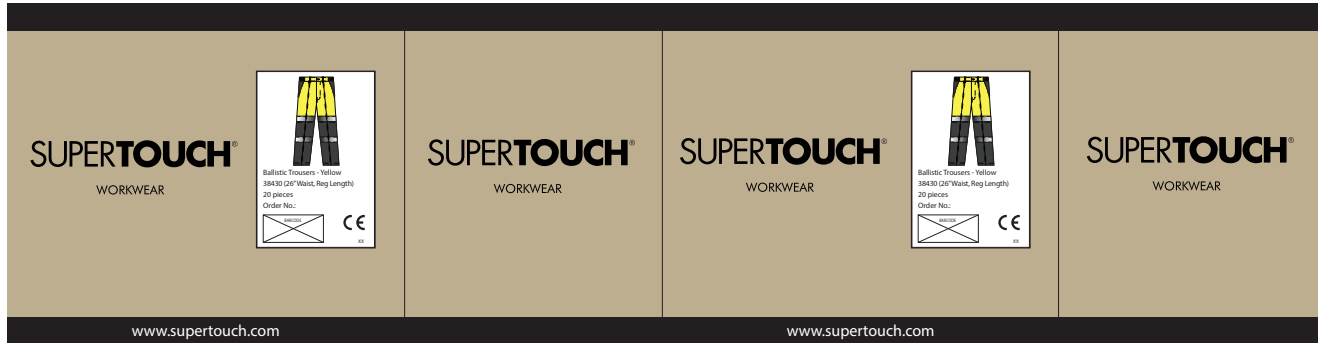

Packaging: 1 piece per bag - 20 bags per bag

Outer Carton Artwork: