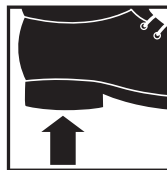

Outer Carton Artwork:

Inner Artwork:

Feature Symbols:

Product features
200J toe cap

Product features
reinforced midsole

Product features energy
absorbing heel

Product features
antistatic sole

The information shown on this specification sheet is intended as a guide and is advisory only. All details were correct at the time of issue. As conditions of use are ultimately beyond our control, we advise that the product is tested for the particular application before use.